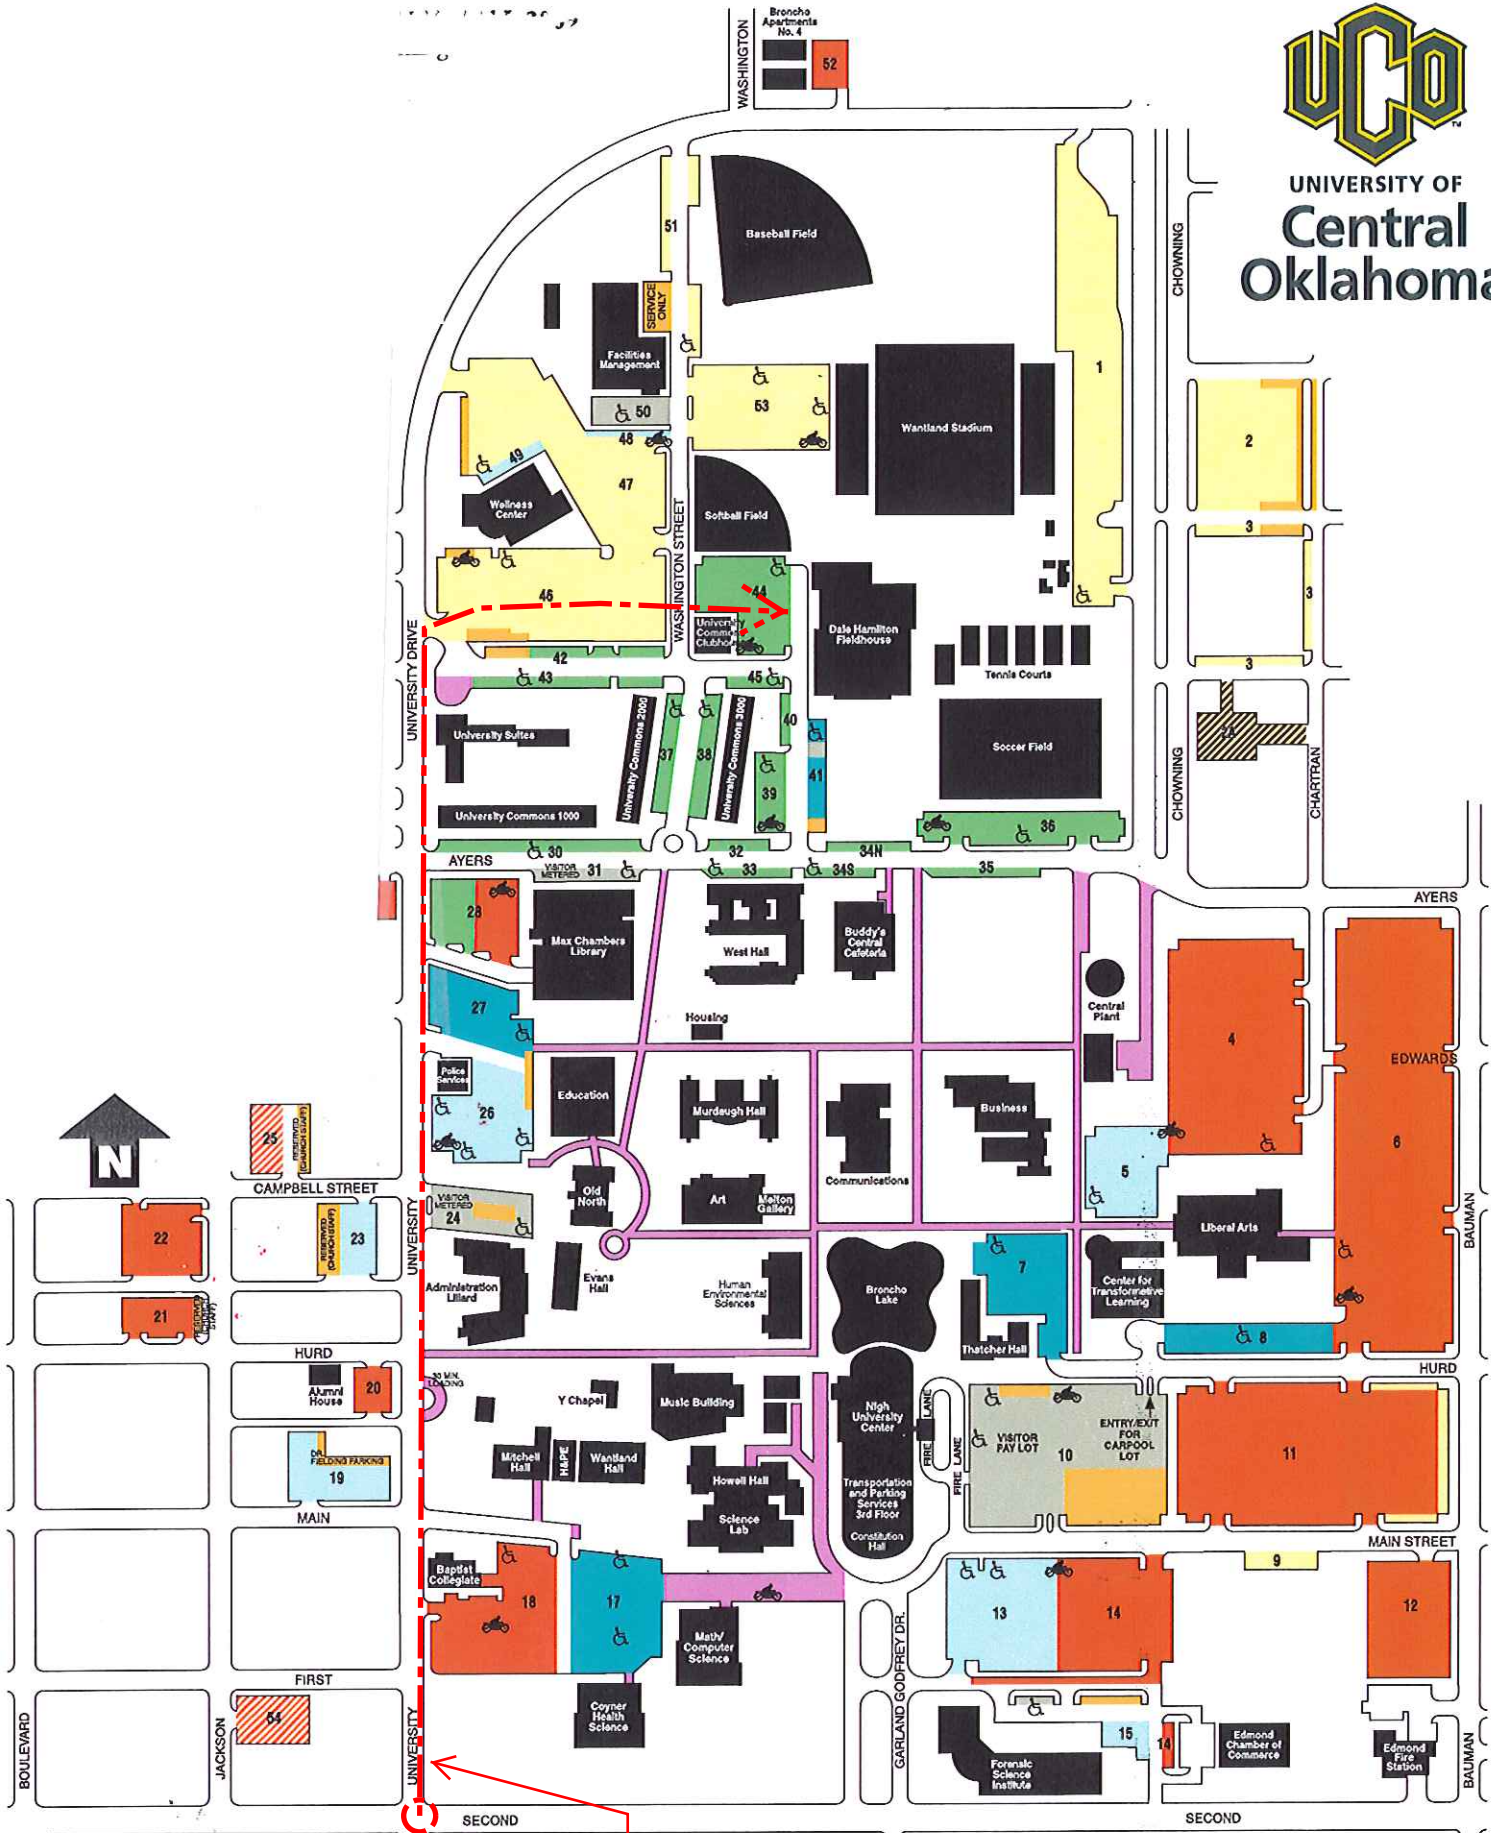

UNIVERSITY OF Central Oklahoma

Directions from 2nd Street & University Drive in Edmond Oklahoma:

- Turn North on University Drive and pass through -- in order: a stop light, a stop sign, another stop sign, another stop light.
- Turn right - into the next parking area.
- Pass through that parking area by housing to the Hamilton Field House area and parking.